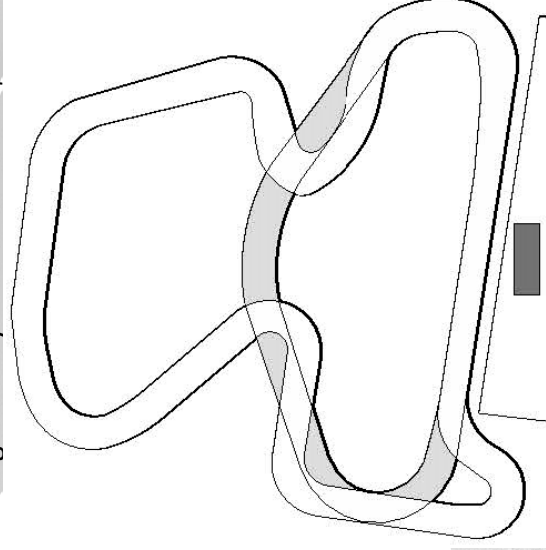

www.norwalkkartingassociation.net

For more info call

Joe Bairaktaris:

203-253-5927

NKARacing@yahoo.com

**GOOD NOW
THROUGH THE END
OF SPRING RACES
ON MAY 17**